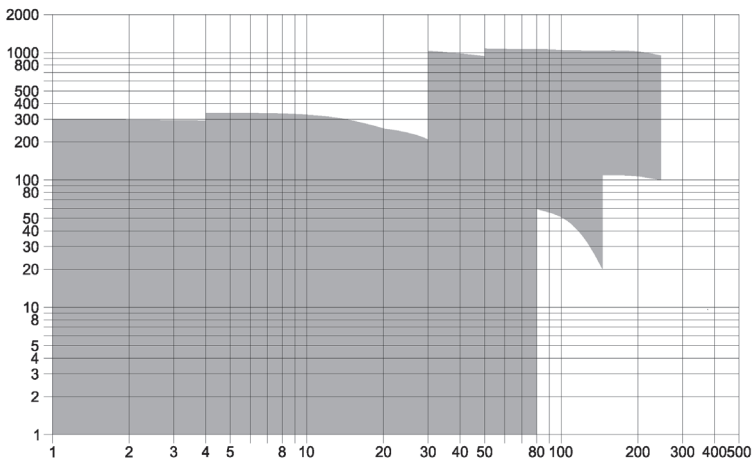

**STROBL
PUMPEN**

Multi-stage pumps

General Description

The multi-stage pumps SKP have different impeller options. To realize system pressures of up to 250 bar, there are versions with bilateral ball bearings and two high pressure mechanical seals.

Characteristics

- ⦿ Reduction of axial bearing forces through pressure reverse stage
- ⦿ Inner bearings in silicon carbide
- ⦿ Versatile materials and seal options

Operation data

Flow:	Q to 270 m ³ /h
Head:	H to 1000 m
Motor power:	P from 0,75 kW to 250 kW
Design pressure:	to 250 bar
Connections:	Flanges according to EN 1092-2 or ANSI B16.5

Characteristic curve

Materials

Material	German description	Cast material	German material code number	EU - Description	EU - material code number	ASTM - UNS - description
Cast iron	GG 20	X	0.6020	EN-GJL-200	JL 1030	A48 - Grade 30
	GG 25	X	0.6025	EN-GJL-250	JL 1040	A48 - Grade 35
Nodular c. i.	GGG 40	X	0.7040	EN-GJS-400-15	JS 1030	A536 - 60-40-18
Bronze	G-CuSn10	X	2.1050.01	CuSn10-C	CC480K-GS	B505 - C90700
Aluminium bronze	G-CuAl10Ni	X	2.0975.01	CuAl10 Fe5Ni5-C	CC333G-GS	B505 - C95500
Hard iron	G-X300 CrMo 15-3	X	0.9635	EN-GJN-HV600 (XCr14)	JN 3029	A532 - Class II Type B
hardened steel	42 CrMo 4		1.7225	42CrMo4	1.7225	A322 - G41400
Stainless steel - 316	G-X5CrNiMo 19-11-2	X	1.4408	GX5CrNiMo 19-11-2	1.4408	A351 - CF8M - J92900
Duplex	G-X2 CrNi-MoN 22-5-3	X	1.4470	GX2 CrNiMoN 22-5-3	1.4470	A995-4A -J92905
	G-X2 CrNi-MoCuN 25-6-3-3	X	1.4517	GX2 CrNiMo-CuN 25-6-3-3	1.4517	A995-4A -J93372
	X2 CrNiMoN 22-5-3		1.4462	X2 CrNiMoN 22-5-3	1.4462	A276 -S31803
Super duplex	G-X2 CrNi-MoN 26-7-4	X	1.4469	GX2 CrNiMoN 26-7-4	1.4469	A995-5A - J93404
	X2CrNi-MoCuWN 25-7-4		1.4501	X2CrNiMo-CuWN 25-7-4	1.4501	A276 - S32760
High alloy SS	G-X2CrNi-MoCu N 20-18-6	X	1.4557	GX2CrNiMo-CuN 20-18-6	1.4557	A744 - 6MO - J93254
	X1CrNiMo-CuN 20-18-7		1.4547	X1CrNiMoCuN 20-18-7	1.4547	A276 - 6MO - S31254