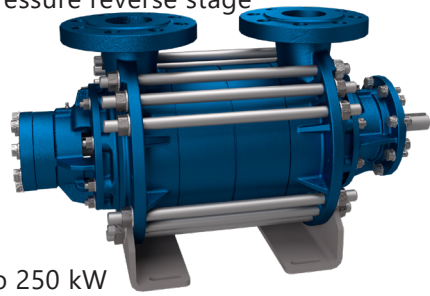

**STROBL
PUMPEN**

Multi-stage pumps

General Description

The multi-stage pumps SKP have different impeller options. To realize system pressures of up to 250 bar, there are versions with bilateral ball bearings and two high pressure mechanical seals.

Characteristics

- ⦿ Reduction of axial bearing forces through pressure reverse stage
- ⦿ Inner bearings in silicon carbide
- ⦿ Versatile materials and seal options

Operation data

Flow:	Q to 270 m ³ /h
Head:	H to 1000 m
Motor power:	P from 0,75 kW to 250 kW
Design pressure:	to 250 bar
Connections:	Flanges according to EN 1092-2 or ANSI B16.5

Characteristic curve

Materials

Material	German description	Cast material	German material code number	EU - Description	EU - material code number	ASTM - UNS - description
Cast iron	GG 20	X	0.6020	EN-GJL-200	JL 1030	A48 - Grade 30
	GG 25	X	0.6025	EN-GJL-250	JL 1040	A48 - Grade 35
Nodular c. i.	GGG 40	X	0.7040	EN-GJS-400-15	JS 1030	A536 - 60-40-18
Bronze	G-CuSn10	X	2.1050.01	CuSn10-C	CC480K-GS	B505 - C90700
Aluminium bronze	G-CuAl10Ni	X	2.0975.01	CuAl10 Fe5Ni5-C	CC333G-GS	B505 - C95500
Hard iron	G-X300 CrMo 15-3	X	0.9635	EN-GJN-HV600 (XCr14)	JN 3029	A532 - Class II Type B
hardened steel	42 CrMo 4		1.7225	42CrMo4	1.7225	A322 - G41400
Stainless steel - 316	G-X5CrNiMo 19-11-2	X	1.4408	GX5CrNiMo 19-11-2	1.4408	A351 - CF8M - J92900
Duplex	G-X2 CrNi-MoN 22-5-3	X	1.4470	GX2 CrNiMoN 22-5-3	1.4470	A995-4A -J92905
	G-X2 CrNi-MoCuN 25-6-3-3	X	1.4517	GX2 CrNiMo-CuN 25-6-3-3	1.4517	A995-4A -J93372
	X2 CrNiMoN 22-5-3		1.4462	X2 CrNiMoN 22-5-3	1.4462	A276 -S31803
Super duplex	G-X2 CrNi-MoN 26-7-4	X	1.4469	GX2 CrNiMoN 26-7-4	1.4469	A995-5A - J93404
	X2CrNi-MoCuWN 25-7-4		1.4501	X2CrNiMo-CuWN 25-7-4	1.4501	A276 - S32760
High alloy SS	G-X2CrNi-MoCu N 20-18-6	X	1.4557	GX2CrNiMo-CuN 20-18-6	1.4557	A744 - 6MO - J93254
	X1CrNiMo-CuN 20-18-7		1.4547	X1CrNiMoCuN 20-18-7	1.4547	A276 - 6MO - S31254