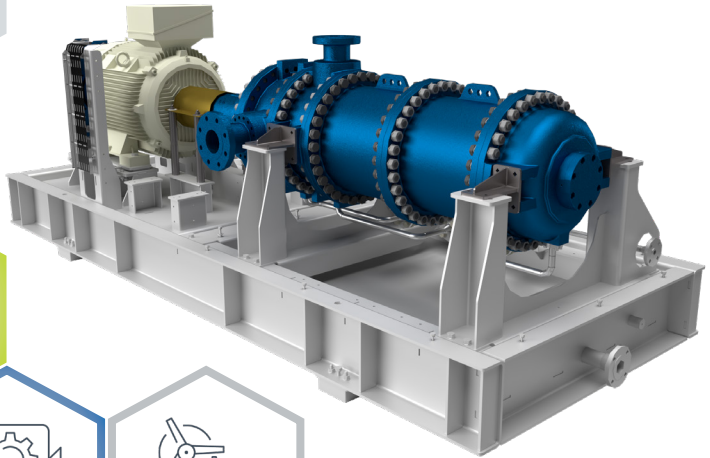

**STROBL
PUMPEN**

Multi-stage pumps

General Description

The multi-stage pumps SKP have different impeller options. To realize system pressures of up to 250 bar, there are versions with bilateral ball bearings and two high pressure mechanical seals.

Characteristics

- ⦿ Reduction of axial bearing forces through pressure reverse stage
- ⦿ Inner bearings in silicon carbide
- ⦿ Versatile materials and seal options

Operation data

Flow:	Q to 270 m ³ /h
Head:	H to 1000 m
Motor power:	P from 0,75 kW to 250 kW
Design pressure:	to 250 bar
Connections:	Flanges according to EN 1092-2 or ANSI B16.5